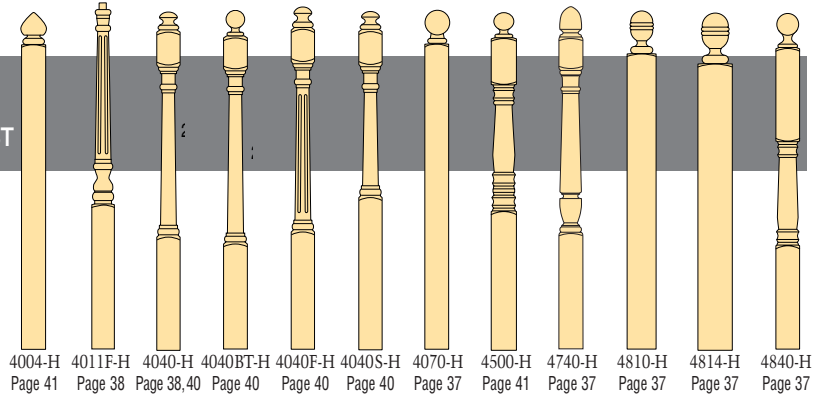

**NEWELS
OVER-THE-POST**

4010PT-H Page 38
4014-H Page 38
4065-H Page 38

**NEWELS
POST-TO-POST**

4004-H Page 41
4011F-H Page 38
4040-H Page 38,40
4040BT-H Page 40
4040F-H Page 40
4040S-H Page 40
4070-H Page 37
4500-H Page 41
4740-H Page 37
4810-H Page 37
4814-H Page 37
4840-H Page 37

**BALUSTERS
PIN TOP**

5015-H Page 38
5015F-H Page 38
5040-H Page 38
5315-H Page 38
5610-H Page 38
5611-H Page 38

**BALUSTERS
SQUARE TOP**

5005-H Page 41
5060EE-H Page 40
5060-H Page 40
5067-H Page 40
5070-H Page 40
5105-H Page 40
5260EE-H Page 41
5360-H Page 41
5361-H Page 41
5800-H Page 37

RAILS

6005-H 2-1/4w X 2-3/8h Page 37, 41
6010-H 1-5/8w X 2-3/8h Page 38, 39
6210-H 2-1/4w X 2-3/8h Page 38
6019-H 2-1/2w X 2-3/4h Page 37, 41
6910S-H 1-5/8w X 1-7/8h Page 39
6244-H 2-1/2w X 1-1/4h Page 37, 41
6344-H 3-1/4w X 1-1/4h Page 41
6042-H 2-1/4w X 1-1/4h Page 41