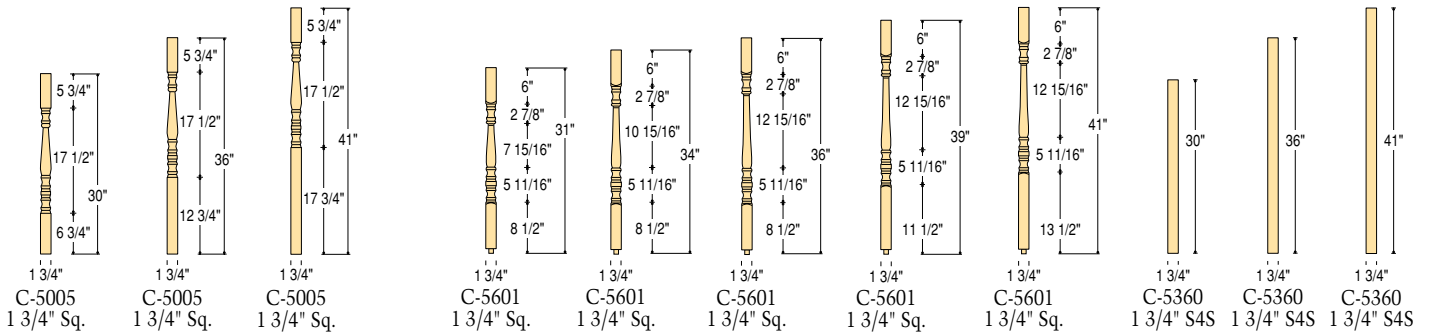

C-6005 P1
1 3/4" Plow
with Fillet

C-6005 P1
1 3/4" Plow

C-6006
Shoe Rail
with Fillet

C-6007
Fillet

Enlarged for detail.

Enlarged for detail.

Enlarged for detail.