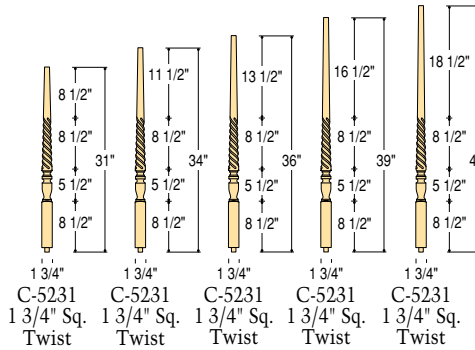

VICTORIAN POST-TO-POST

C-6210-W

C-6210W P1 with Fillet

C-6006 Shoe Rail with Fillet

C-6007 Fillet

C-7299-W 2 Riser No Cap

C-6210-W

C-6210W P1 1 3/4" Plow

Enlarged for detail.

C-5221 1 3/4" Sq. Twist
C-5221 1 3/4" Sq. Twist
C-5221 1 3/4" Sq. Twist
C-5221 1 3/4" Sq. Twist
C-5221 1 3/4" Sq. Twist

C-5231 1 3/4" Sq. Twist
C-5231 1 3/4" Sq. Twist
C-5231 1 3/4" Sq. Twist
C-5231 1 3/4" Sq. Twist
C-5231 1 3/4" Sq. Twist

C-4281 3 1/2" Sq. Twist
C-4281 L 3 1/2" Sq. Twist
C-4286 3 1/2" Sq. Twist
C-4286 L 3 1/2" Sq. Twist

ART DECO POST-TO-POST

C-6810

C-7899 2 Riser No Cap

C-6810

Enlarged for detail.

C-4840 3 1/2" Sq.
C-4845 3 1/2" Sq.

C-5845 19/16" Dia.
C-5845 19/16" Dia.
C-5845 19/16" Dia.
C-5845 19/16" Dia.