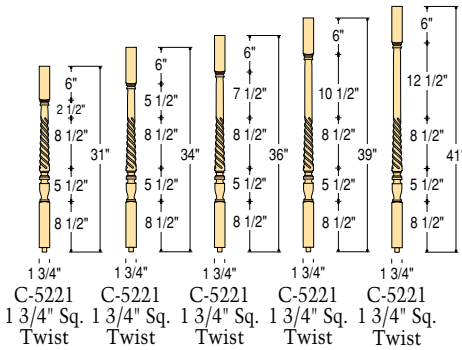

VICTORIAN POST-TO-POST

C-6210-W

C-6210W P1 with Fillet

C-6006 Shoe Rail with Fillet

C-6007 Fillet

C-7299-W 2 Riser No Cap

C-6210-W

C-6210W P1 1 3/4" Plow

Enlarged for detail.

C-5221 1 3/4" Sq. Twist
C-5221 1 3/4" Sq. Twist
C-5221 1 3/4" Sq. Twist
C-5221 1 3/4" Sq. Twist
C-5221 1 3/4" Sq. Twist

C-5231 1 3/4" Sq. Twist
C-5231 1 3/4" Sq. Twist
C-5231 1 3/4" Sq. Twist
C-5231 1 3/4" Sq. Twist
C-5231 1 3/4" Sq. Twist

C-4281 3 1/2" Sq. Twist
C-4281 L 3 1/2" Sq. Twist
C-4286 3 1/2" Sq. Twist
C-4286 L 3 1/2" Sq. Twist

ART DECO POST-TO-POST

C-6810

C-7899 2 Riser No Cap

C-6810

Enlarged for detail.

C-4840 3 1/2" Sq.
C-4845 3 1/2" Sq.

C-5845 19/16" Dia.
C-5845 19/16" Dia.
C-5845 19/16" Dia.
C-5845 19/16" Dia.