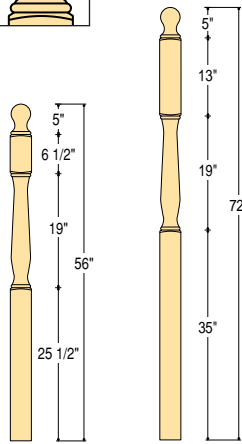

VICTORIAN POST-TO-POST

C-6210-W

C-6210W P1 with Fillet

C-6006 Shoe Rail with Fillet

C-6007 Fillet

C-7299-W 2 Riser No Cap

C-6210-W

C-6210W P1 1 3/4" Plow

Enlarged for detail.

C-5221 1 3/4" Sq. Twist
C-5221 1 3/4" Sq. Twist
C-5221 1 3/4" Sq. Twist
C-5221 1 3/4" Sq. Twist
C-5221 1 3/4" Sq. Twist

C-5231 1 3/4" Sq. Twist
C-5231 1 3/4" Sq. Twist
C-5231 1 3/4" Sq. Twist
C-5231 1 3/4" Sq. Twist
C-5231 1 3/4" Sq. Twist

C-4281 3 1/2" Sq. Twist
C-4281 L 3 1/2" Sq. Twist
C-4286 3 1/2" Sq. Twist
C-4286 L 3 1/2" Sq. Twist

ART DECO POST-TO-POST

C-6810

C-7899 2 Riser No Cap

C-6810

Enlarged for detail.

C-4840 3 1/2" Sq.
C-4845 3 1/2" Sq.

C-5845 19/16" Dia.
C-5845 19/16" Dia.
C-5845 19/16" Dia.
C-5845 19/16" Dia.