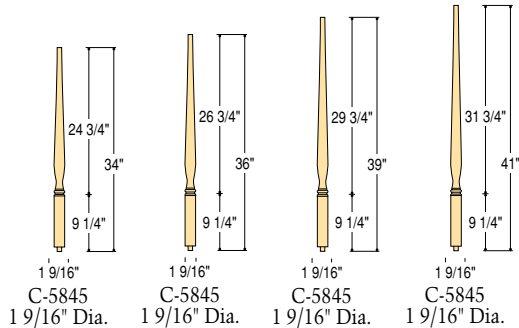

VICTORIAN POST-TO-POST

C-6210-W

C-6210W P1 with Fillet

C-6006 Shoe Rail with Fillet

C-6007 Fillet

C-7299-W 2 Riser No Cap

C-6210-W

C-6210W P1 1 3/4" Plow

Enlarged for detail.

C-5221 1 3/4" Sq. Twist
C-5221 1 3/4" Sq. Twist
C-5221 1 3/4" Sq. Twist
C-5221 1 3/4" Sq. Twist
C-5221 1 3/4" Sq. Twist

C-5231 1 3/4" Sq. Twist
C-5231 1 3/4" Sq. Twist
C-5231 1 3/4" Sq. Twist
C-5231 1 3/4" Sq. Twist
C-5231 1 3/4" Sq. Twist

C-4281 3 1/2" Sq. Twist
C-4281 L 3 1/2" Sq. Twist
C-4286 3 1/2" Sq. Twist
C-4286 L 3 1/2" Sq. Twist

ART DECO POST-TO-POST

C-6810

C-7899 2 Riser No Cap

C-6810

Enlarged for detail.

C-4840 3 1/2" Sq.
C-4845 3 1/2" Sq.

C-5845 19/16" Dia.
C-5845 19/16" Dia.
C-5845 19/16" Dia.
C-5845 19/16" Dia.