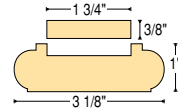

VICTORIAN POST-TO-POST

C-6210-W

C-6210W P1 with Fillet

C-6006 Shoe Rail with Fillet

C-6007 Fillet

C-7299-W 2 Riser No Cap

C-6210-W

C-6210W P1 1 3/4" Plow

Enlarged for detail.

C-5221 1 3/4" Sq. Twist
C-5221 1 3/4" Sq. Twist
C-5221 1 3/4" Sq. Twist
C-5221 1 3/4" Sq. Twist
C-5221 1 3/4" Sq. Twist

C-5231 1 3/4" Sq. Twist
C-5231 1 3/4" Sq. Twist
C-5231 1 3/4" Sq. Twist
C-5231 1 3/4" Sq. Twist
C-5231 1 3/4" Sq. Twist

C-4281 3 1/2" Sq. Twist
C-4281 L 3 1/2" Sq. Twist
C-4286 3 1/2" Sq. Twist
C-4286 L 3 1/2" Sq. Twist

ART DECO POST-TO-POST

C-6810

C-7899 2 Riser No Cap

C-6810

Enlarged for detail.

C-4840 3 1/2" Sq.
C-4845 3 1/2" Sq.

C-5845 19/16" Dia.
C-5845 19/16" Dia.
C-5845 19/16" Dia.
C-5845 19/16" Dia.