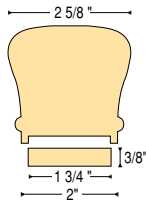

VICTORIAN POST-TO-POST

C-6210-W

C-6210W P1 with Fillet

C-6006 Shoe Rail with Fillet

C-6007 Fillet

C-7299-W 2 Riser No Cap

C-6210-W

C-6210W P1 1 3/4" Plow

Enlarged for detail.

C-5221 1 3/4" Sq. Twist
C-5221 1 3/4" Sq. Twist
C-5221 1 3/4" Sq. Twist
C-5221 1 3/4" Sq. Twist
C-5221 1 3/4" Sq. Twist

C-5231 1 3/4" Sq. Twist
C-5231 1 3/4" Sq. Twist
C-5231 1 3/4" Sq. Twist
C-5231 1 3/4" Sq. Twist
C-5231 1 3/4" Sq. Twist

C-4281 3 1/2" Sq. Twist
C-4281 L 3 1/2" Sq. Twist
C-4286 3 1/2" Sq. Twist
C-4286 L 3 1/2" Sq. Twist

ART DECO POST-TO-POST

C-6810

C-7899 2 Riser No Cap

C-6810

Enlarged for detail.

C-4840 3 1/2" Sq.
C-4845 3 1/2" Sq.

C-5845 19/16" Dia.
C-5845 19/16" Dia.
C-5845 19/16" Dia.
C-5845 19/16" Dia.