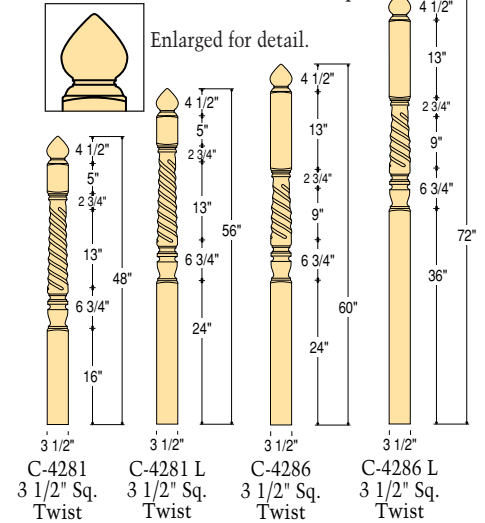

VICTORIAN POST-TO-POST

C-6210-W

C-6210W P1 with Fillet

C-6006 Shoe Rail with Fillet

C-6007 Fillet

C-7299-W 2 Riser No Cap

C-6210-W

C-6210W P1 1 3/4" Plow

Enlarged for detail.

C-5221 1 3/4" Sq. Twist
C-5221 1 3/4" Sq. Twist
C-5221 1 3/4" Sq. Twist
C-5221 1 3/4" Sq. Twist
C-5221 1 3/4" Sq. Twist

C-5231 1 3/4" Sq. Twist
C-5231 1 3/4" Sq. Twist
C-5231 1 3/4" Sq. Twist
C-5231 1 3/4" Sq. Twist
C-5231 1 3/4" Sq. Twist

C-4281 3 1/2" Sq. Twist
C-4281 L 3 1/2" Sq. Twist
C-4286 3 1/2" Sq. Twist
C-4286 L 3 1/2" Sq. Twist

ART DECO POST-TO-POST

C-6810

C-7899 2 Riser No Cap

C-6810

Enlarged for detail.

C-4840 3 1/2" Sq.
C-4845 3 1/2" Sq.

C-5845 19/16" Dia.
C-5845 19/16" Dia.
C-5845 19/16" Dia.
C-5845 19/16" Dia.