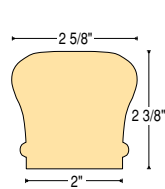

VICTORIAN POST-TO-POST

C-6210-W

C-6210W P1 with Fillet

C-6006 Shoe Rail with Fillet

C-6007 Fillet

C-7299-W 2 Riser No Cap

C-6210-W

C-6210W P1 1 3/4" Plow

Enlarged for detail.

C-5221 1 3/4" Sq. Twist
C-5221 1 3/4" Sq. Twist
C-5221 1 3/4" Sq. Twist
C-5221 1 3/4" Sq. Twist
C-5221 1 3/4" Sq. Twist

C-5231 1 3/4" Sq. Twist
C-5231 1 3/4" Sq. Twist
C-5231 1 3/4" Sq. Twist
C-5231 1 3/4" Sq. Twist
C-5231 1 3/4" Sq. Twist

C-4281 3 1/2" Sq. Twist
C-4281 L 3 1/2" Sq. Twist
C-4286 3 1/2" Sq. Twist
C-4286 L 3 1/2" Sq. Twist

ART DECO POST-TO-POST

C-6810

C-7899 2 Riser No Cap

C-6810

Enlarged for detail.

C-4840 3 1/2" Sq.
C-4845 3 1/2" Sq.

C-5845 19/16" Dia.
C-5845 19/16" Dia.
C-5845 19/16" Dia.
C-5845 19/16" Dia.