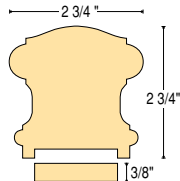

C-6110

C-6110 P1
with Fillet

C-6006
Shoe Rail
with Fillet

C-7199
2 Riser
No Cap

C-6007
Fillet

C-6110

C-6110 P1
1 3/4" Plow

Enlarged for detail.