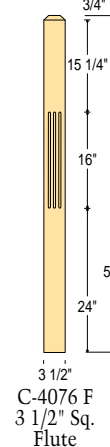

Coffman's Craftsman series of newels, balusters and handrails offer the contemporary look of modern components. The straight lines and eased edges will please the eye and the touch.

 Top View showing Eased Edge.

 Top View showing Chamfer.

 Top View showing Eased Edge.

 Top View showing Chamfer.