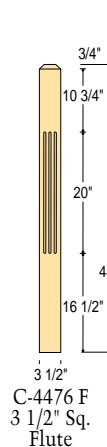

Coffman's Craftsman series of newels, balusters and handrails offer the contemporary look of modern components. The straight lines and eased edges will please the eye and the touch.

 Top View showing Eased Edge.

 Top View showing Chamfer.

 Top View showing Eased Edge.

 Top View showing Chamfer.