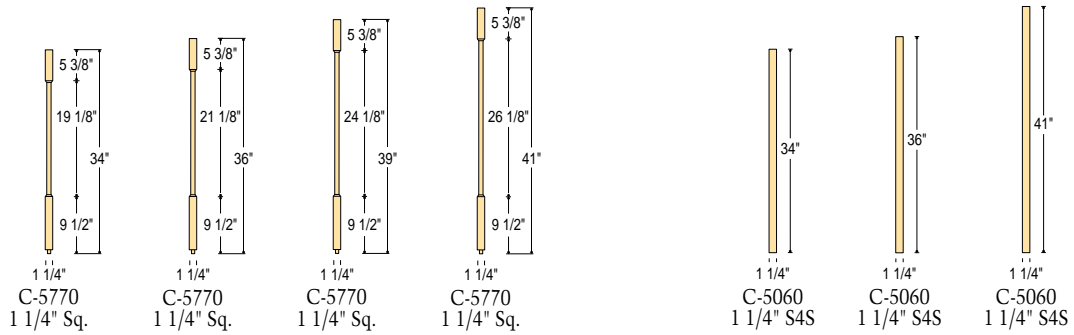

Coffman's Craftsman series of newels, balusters and handrails offer the contemporary look of modern components. The straight lines and eased edges will please the eye and the touch.

 Top View showing Eased Edge.

 Top View showing Chamfer.

 Top View showing Eased Edge.

 Top View showing Chamfer.