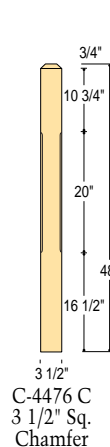

Coffman's Craftsman series of newels, balusters and handrails offer the contemporary look of modern components. The straight lines and eased edges will please the eye and the touch.

 Top View showing Eased Edge.

 Top View showing Chamfer.

 Top View showing Eased Edge.

 Top View showing Chamfer.