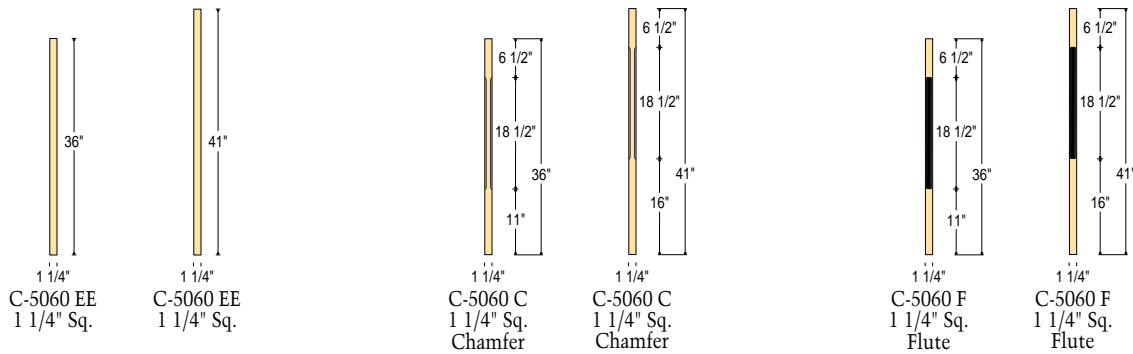

Coffman's Craftsman series of newels, balusters and handrails offer the contemporary look of modern components. The straight lines and eased edges will please the eye and the touch.

 Top View showing Eased Edge.

 Top View showing Chamfer.

 Top View showing Eased Edge.

 Top View showing Chamfer.