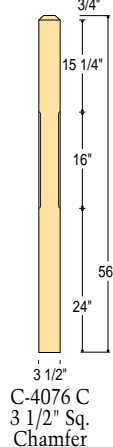

Coffman's Craftsman series of newels, balusters and handrails offer the contemporary look of modern components. The straight lines and eased edges will please the eye and the touch.

 Top View showing Eased Edge.

 Top View showing Chamfer.

 Top View showing Eased Edge.

 Top View showing Chamfer.